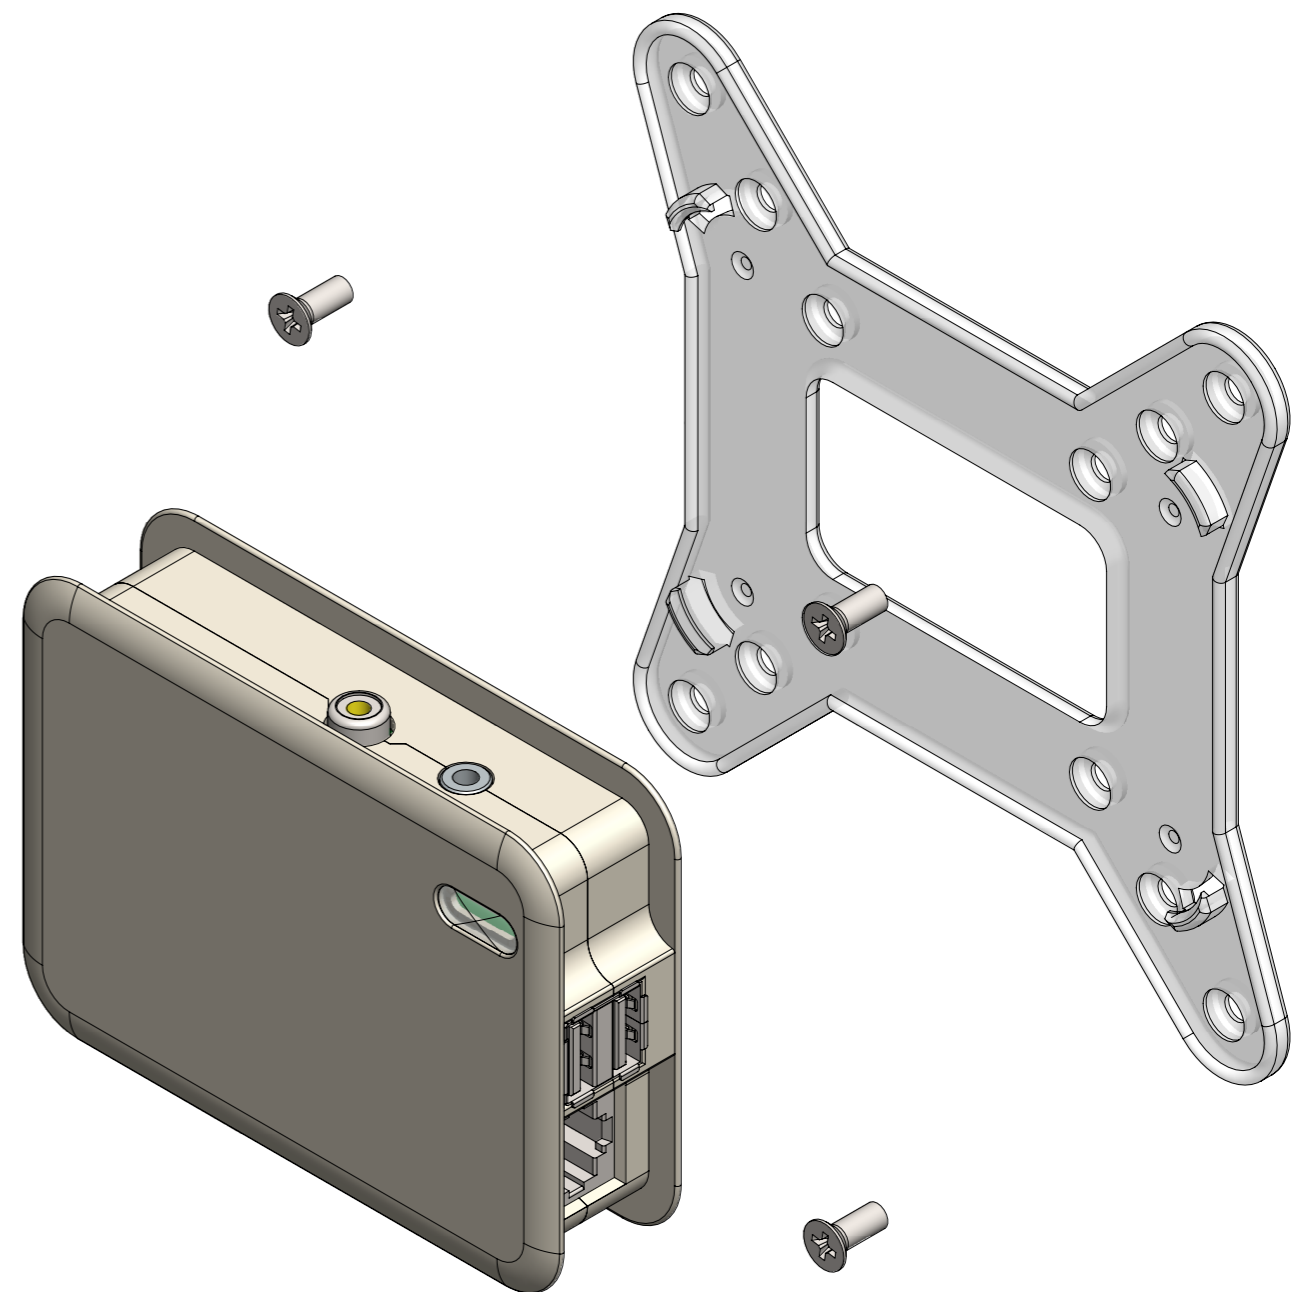

A-A

Proprietary and Confidential		TEKO S.p.A. Via dell'Industria 5 - S.Lazzaro di Savena - BO - IT		
		<i>Subject to technical modification without prior notice. Tipographical and others errors do not justify any claim for damages. All dimensions should be verified using an actual moulded part.</i>		
		Part Number: RPI-VESA	Date: 25/02/2013	Sheet: 1 of 1
<small>This document contains proprietary information of TEKNO S.p.a. and is tendered subject to the conditions that the information be retained in confidence not be reproduced or copied and not be used or incorporated in any product</small>		Size: A3	Scale: 1:1	